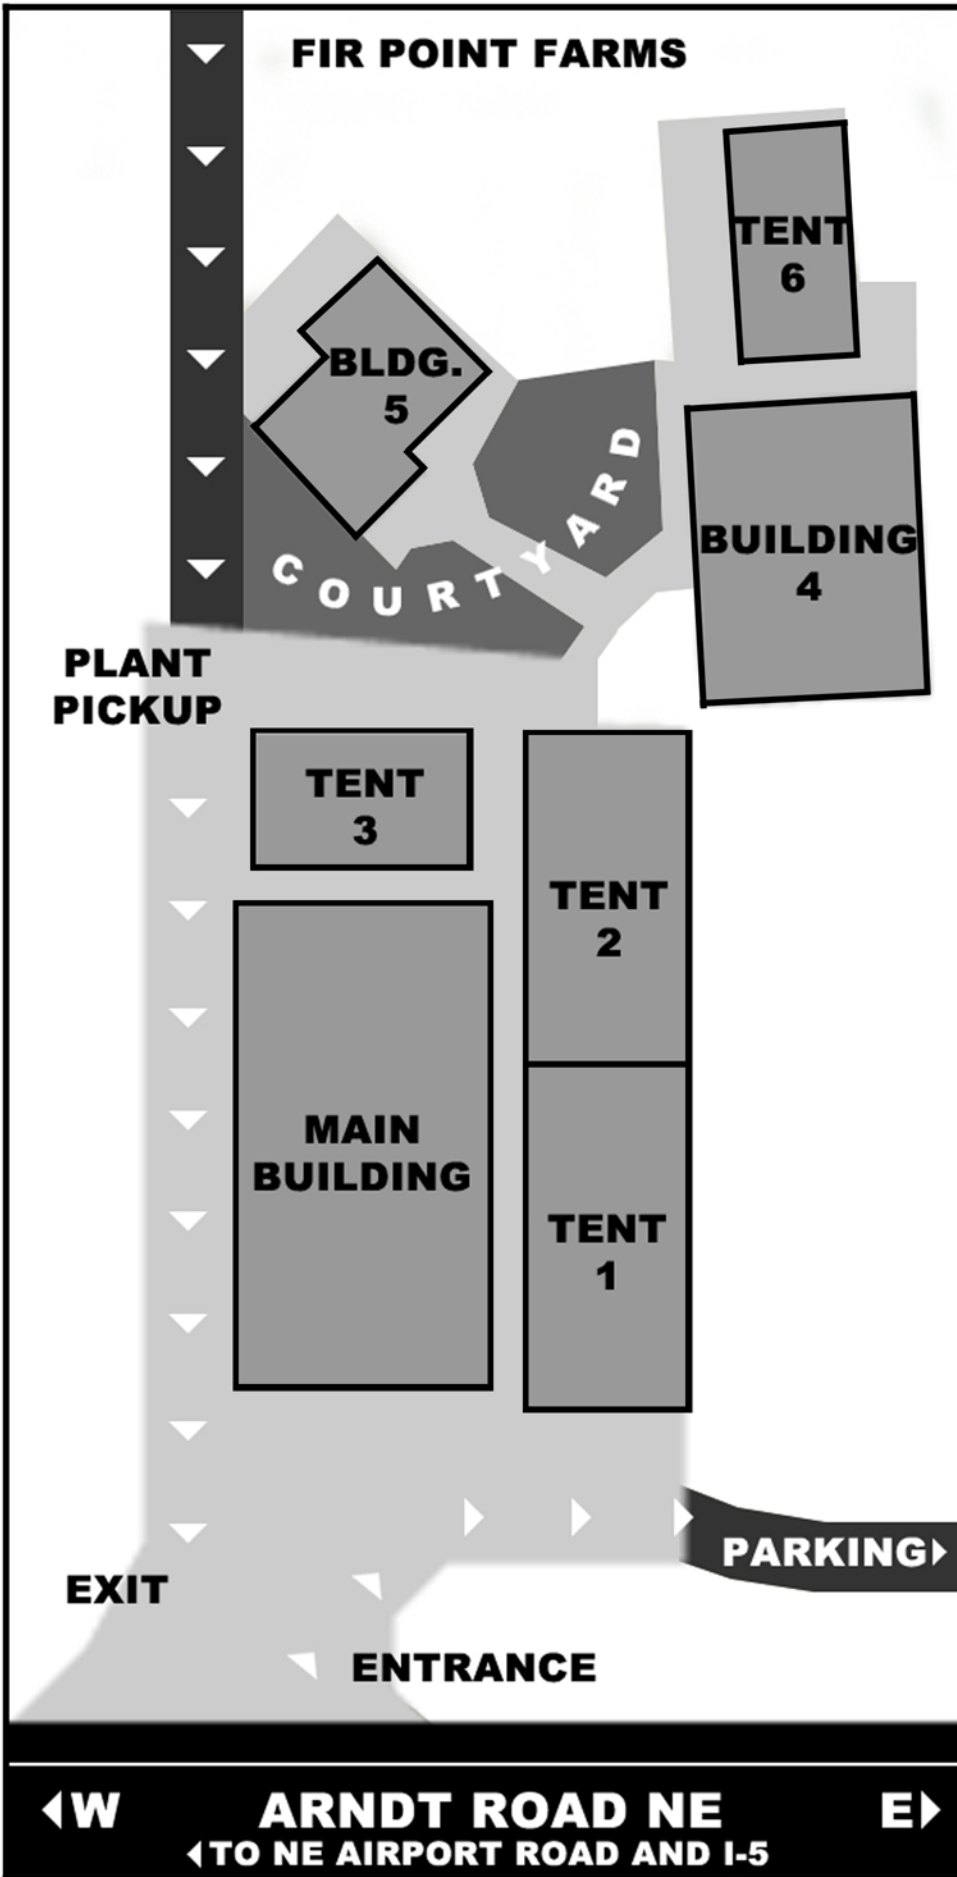

BOOTH MAP 2010

MAIN BUILDING

Clay Rabbit
Dymond Graphics
Food

TENT 1

Brothers Peonies
Cowdang Creations
Dancing Oaks Nursery
Egan Gardens
French Prairie Perennials
Frey's Dahlias
Hydrangeas Plus
Mini Forest by Sky
Red Pig Tools
Sebright Gardens
Wild Ginger Farm

TENT 2

Brotherly Glove
Edelweiss Perennials
Ferguson's Fragrant Nursery
Half Moon Farm
River Rock Nursery
Three Brothers Nursery

TENT 3

Holding Area (Plant Pickup)
Mak Lilies and Perennials
New Dimension Seeds
Petal Heads
Sedum Chicks
SunGro Horticulture